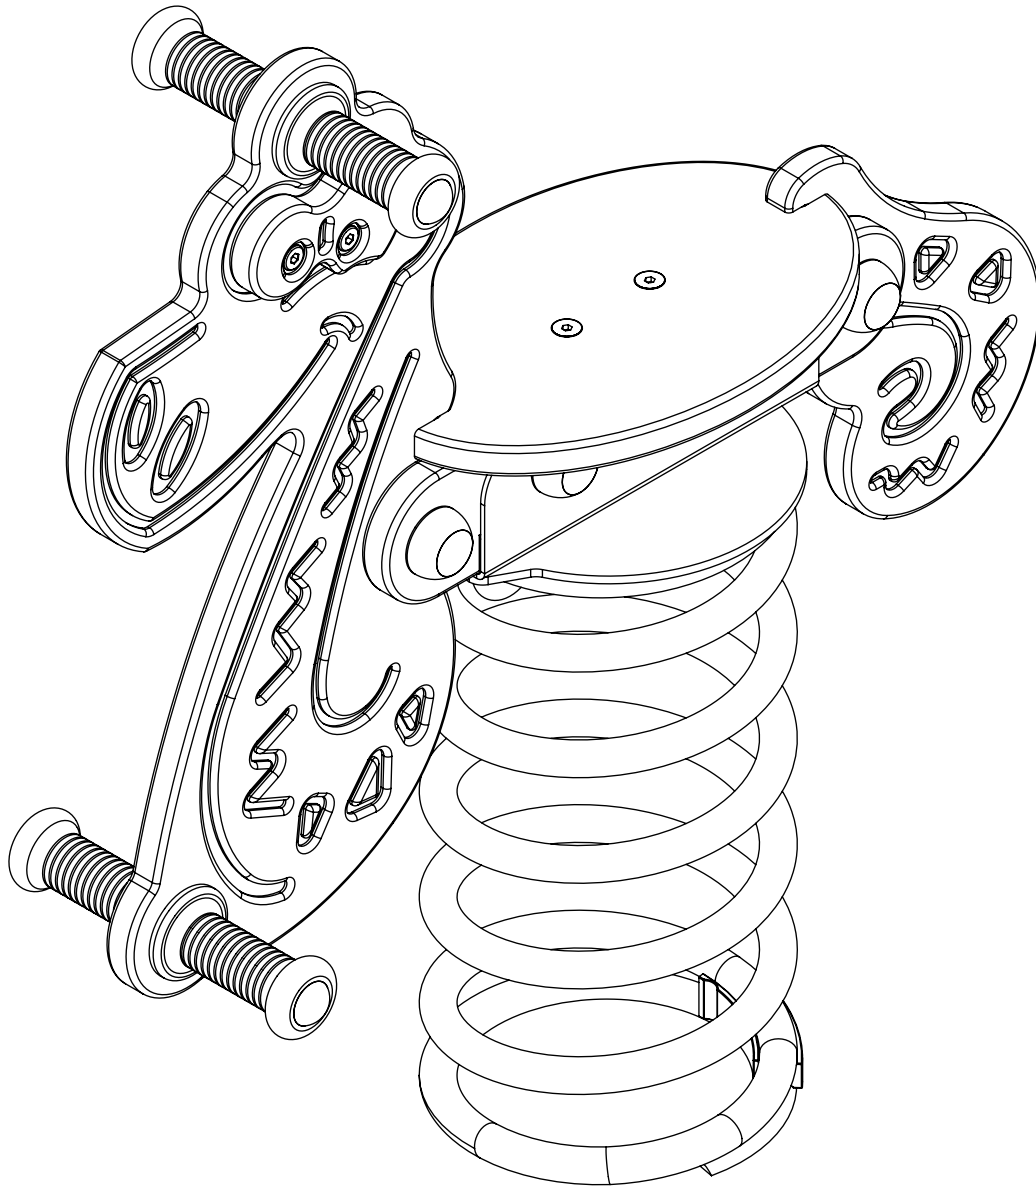

0652

[cm]

v010
29.04.2020
A. K.

vinci
play