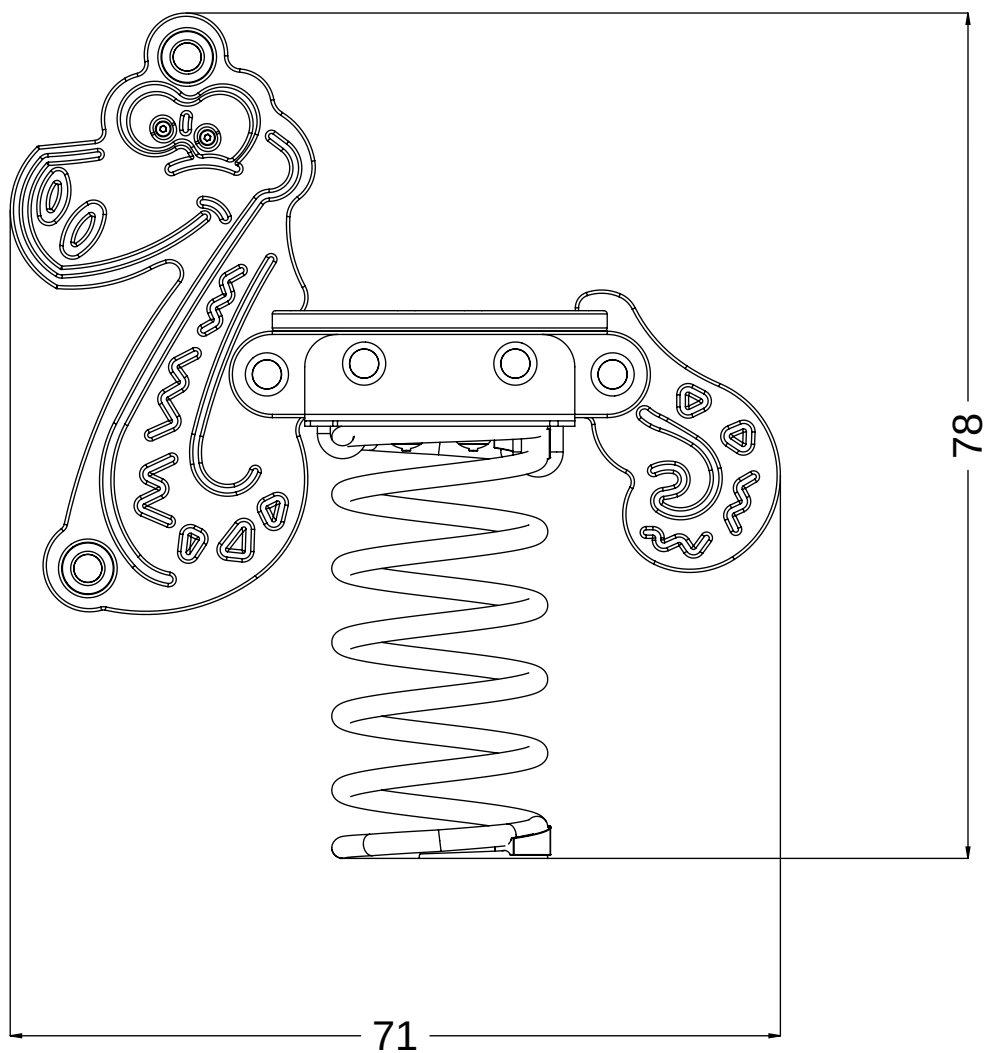

0652

[cm]

v010
29.04.2020
A. K.

vinci
play

[cm]

[cm]

vinci
play

[cm]

vinci
play

K17

K3

	K3
M10x120 x4	
NOT INCLUDED	

[cm]

1,5h

48h

vinci
play

ST/INOX		HDPE	
1x	SP3 _(K17)	1x	SP5
1x	SP1	1x	SP8-C2
1x	SP2	1x	SP9
1x	SP25	2x	SP58-C2
1x	SP4-C2	1x	SP61
1x	V001		

K17

SP1 x1

SP3 x1

K3

SP1 x1

[cm]

vinci
play

SP5 x1

SP4-C2 x1

[cm]

vinci
play

V001