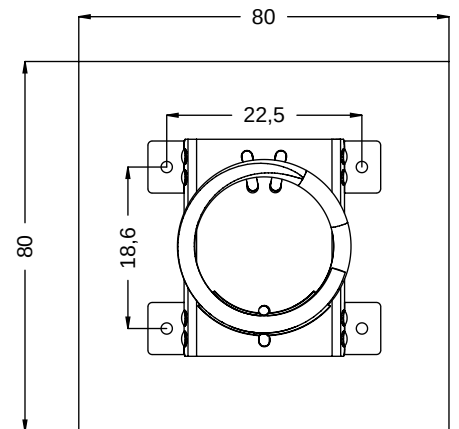

vinci
play

K17

K3

	K3
M10x120 x4	
NOT INCLUDED	

[cm]

1,5h

48h

vinci
play

ST/INOX		HDPE	
1x	SP3 _(K17)	1x	SP5
1x	SP1	1x	SP8-C2
1x	SP2	1x	SP9
1x	SP25	2x	SP58-C2
1x	SP4-C2	1x	SP61
1x	V001		

K17

SP1 x1

SP3 x1

K3

SP1 x1

[cm]

vinci
play

SP5 x1

SP4-C2 x1

[cm]

vinci
play

V001