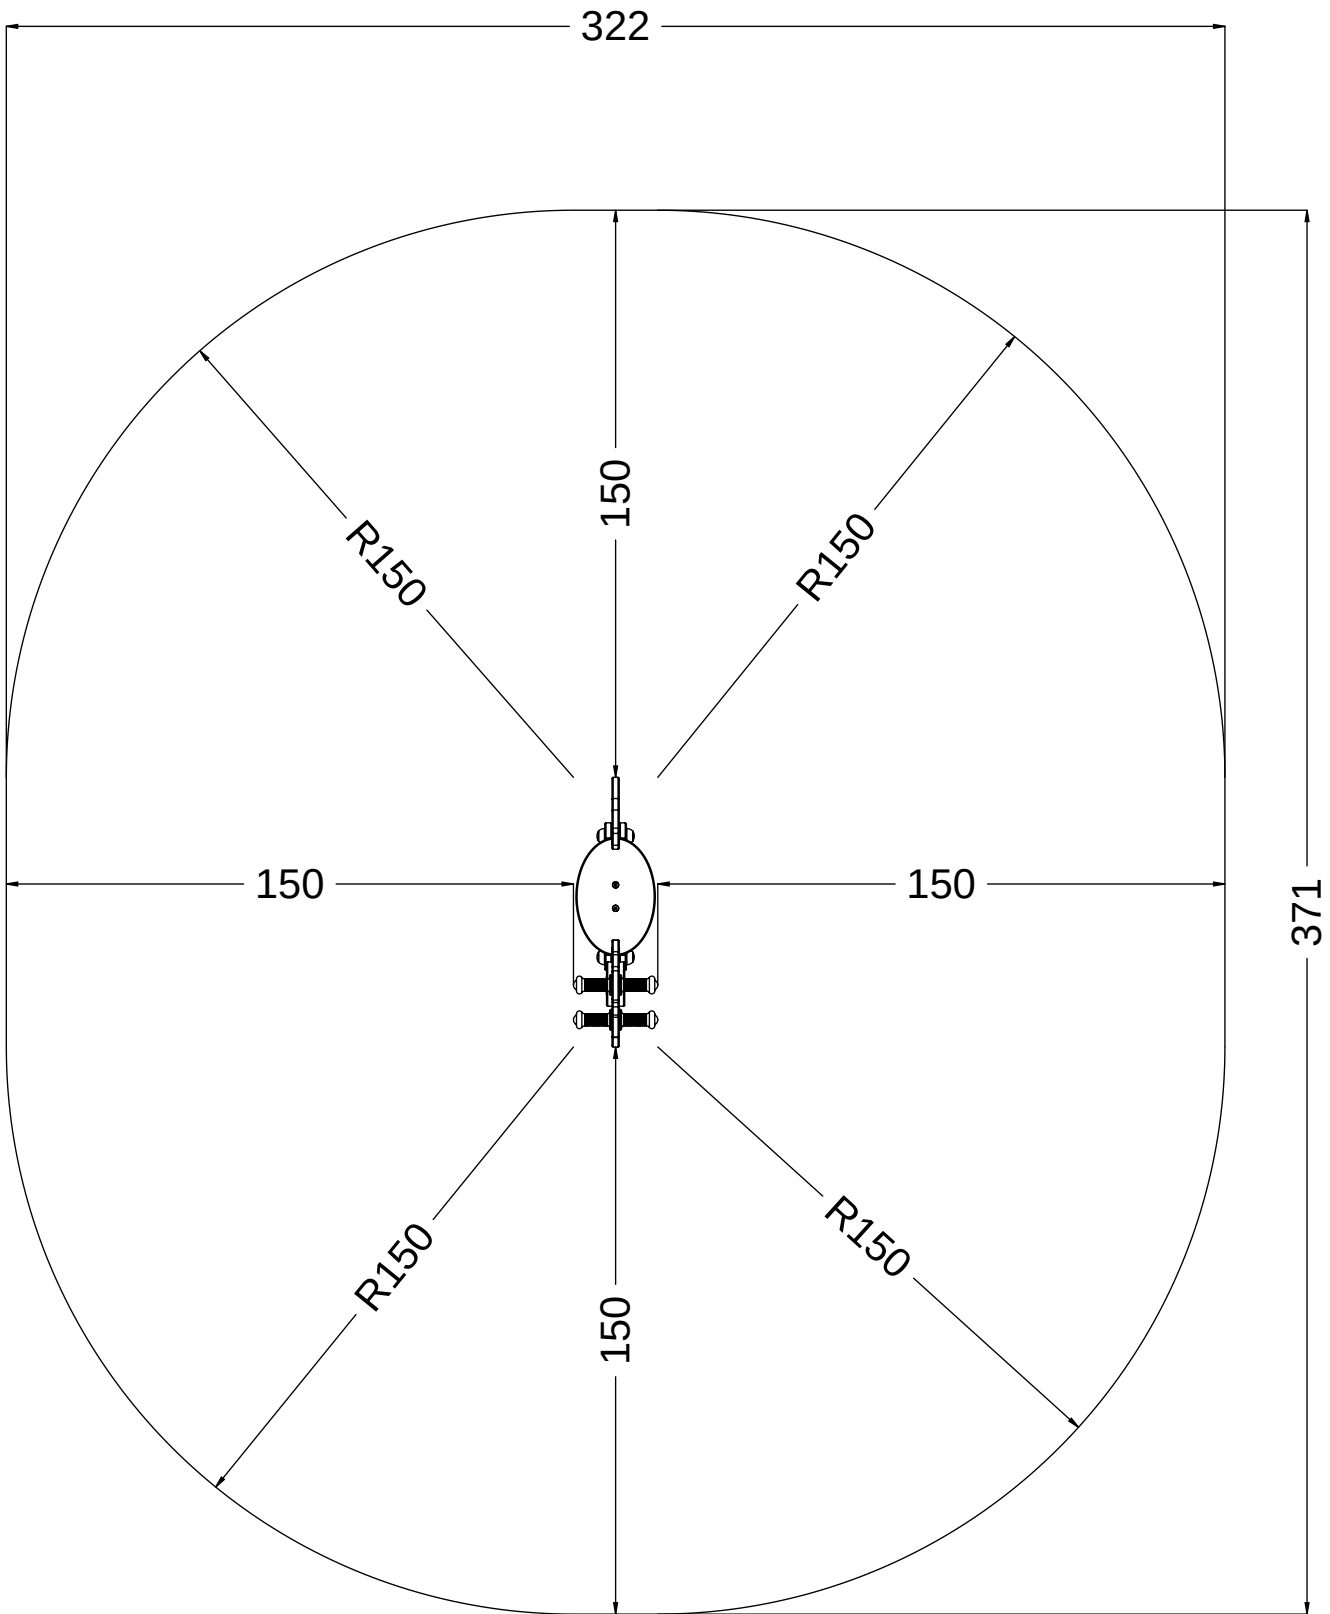

0652

[cm]

v010
29.04.2020
A. K.

vinci
play

[cm]

[cm]

vinci
play

[cm]

vinci
play

K17

K3

	K3
M10x120 x4	
NOT INCLUDED	

[cm]

1,5h

48h

vinci
play